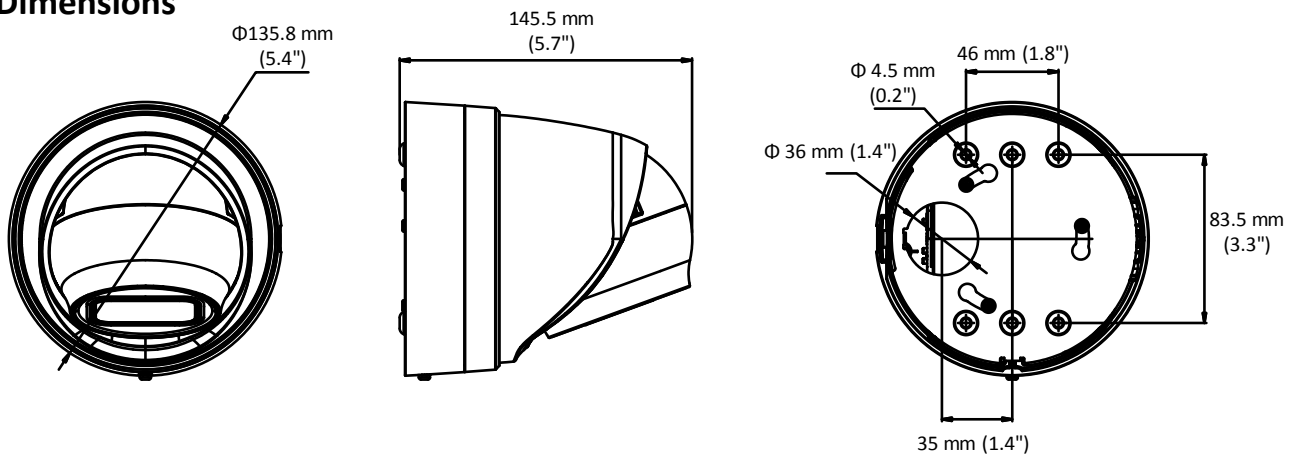

## Specifications

<b>Camera</b>	
Image Sensor	1/2.5" Progressive Scan CMOS
Min. Illumination	Color: 0.008 lux @(F1.2, AGC ON), 0.011 lux @(F1.4, AGC ON), 0 lux with IR
Shutter Speed	1/3 s to 1/100,000 s
Slow Shutter	Yes
Auto-Iris	No
Day & Night	IR Cut Filter
Digital Noise Reduction	3D DNR
WDR	120dB
3-Axis Adjustment	Pan: 0° to 355°, tilt: 0° to 75°, rotate: 0° to 360°
<b>Lens</b>	
Focal Length	2.8 to 12 mm
Aperture	F1.4
Focus	Auto
FOV	Horizontal field of view: 114° to 32° Vertical field of view: 59° to 18° Diagonal field of view: 141° to 36.5°
Lens Mount	Φ14
<b>IR</b>	
IR Range	Up to 30 m
Wavelength	850nm
<b>Compression Standard</b>	
Video Compression	Main stream: H.265/H.264 Sub stream: H.265/H.264/MJPEG Third stream: H.265/H.264
H.264 Type	Main Profile/High Profile
H.264+	Main stream supports
H.265 Type	Main Profile
H.265+	Main stream supports
Video Bit Rate	32 Kbps to 16 Mbps
Audio Compression	G.711/G.722.1/G.726/MP2L2/PCM
Audio Bit Rate	64Kbps(G.711)/16Kbps(G.722.1)/16Kbps(G.726)/32-192Kbps(MP2L2)
<b>Smart Feature-set</b>	
Behavior Analysis	Line crossing detection, intrusion detection, object removal detection, unattended baggage detection
Exception Detection	Scene change detection
Face Detection	Yes
Region of Interest	Support 1 fixed region for main stream and sub-stream
<b>Image</b>	
Max. Resolution	2688 × 1520
Main Stream	50Hz: 25 fps (2688 × 1520, 2304 × 1296, 1920 × 1080) 60Hz: 30 fps (2688 × 1520, 2304 × 1296, 1920 × 1080)
Sub-Stream	50Hz: 25 fps (640 × 480, 640 × 360, 320 × 240) 60Hz: 30 fps (640 × 480, 640 × 360, 320 × 240)

## Dimensions